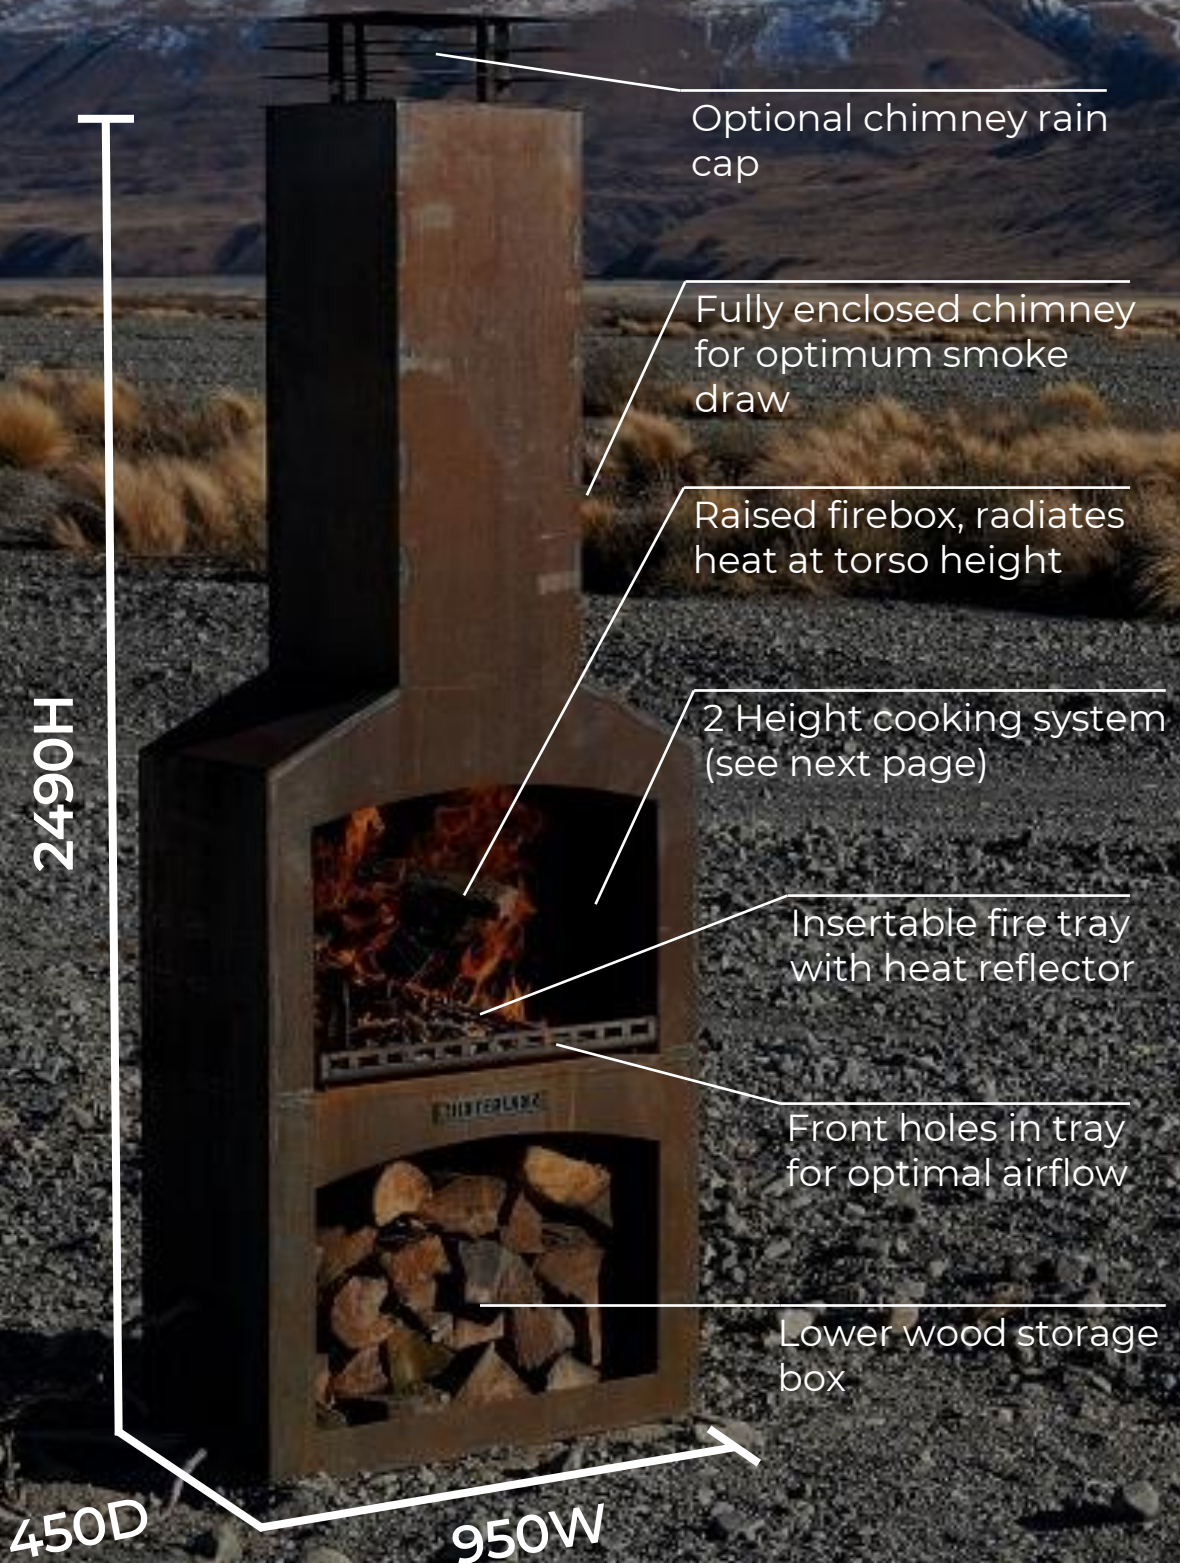

HINTERLANZ

P: 021 220 1327 E: hello@hinterlanz.co.nz

KEY FEATURES

COOKING GRILL

As the coals die down, insert the grill rack & cook get cooking! Two levels of rack placement along with moving coals allow you to get just the right heat to cooking anything from mushroom to meat!

INSERTABLE FIRE TRAY

With integrated heat reflector ensures heat is pushed back out the front of the fire while smoke heads up the chimney!

Being removeable allows for easy cleaning & removal of accumulated ash.

ABOUT CORTEN STEEL

Corten is the popular name used to describe 'weathering steel', a group of steel alloys which remove the need for painting. It develops a surface layer of rust that self protects.

Originally developed by US Steel in the 1930's to build railroad coal wagons & widely used today in construction & manufacturing industries due to its high tensile strength, rustic appearance & corrosion resistance. Ideal for your new outdoor fire!